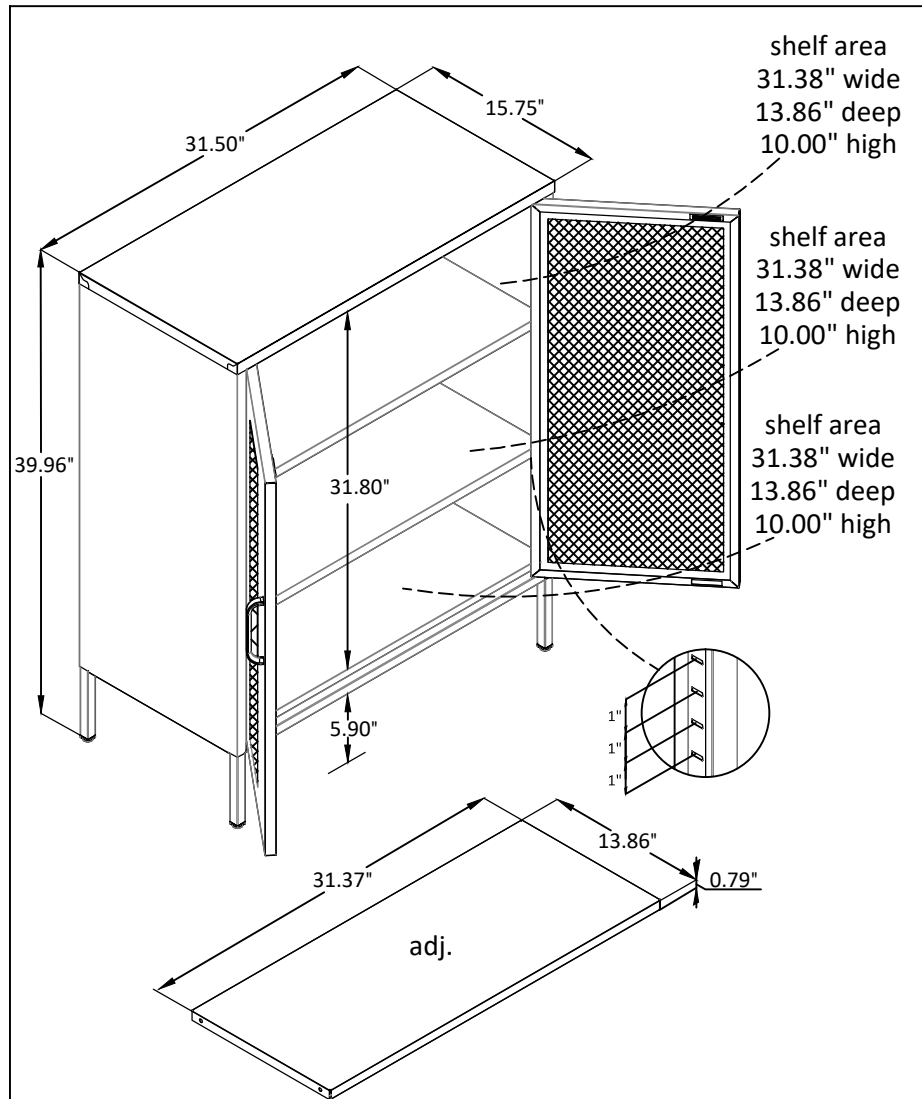

2 Door Accent Cabinet-Mesh

4711XXXCOM

Wood Breakdown:
Total Storage: 7.56 cubic feet

Overall Product Size:
31.5"W x 15.75"D x 39.96"H
80cm W x 40cm D x 102cm H